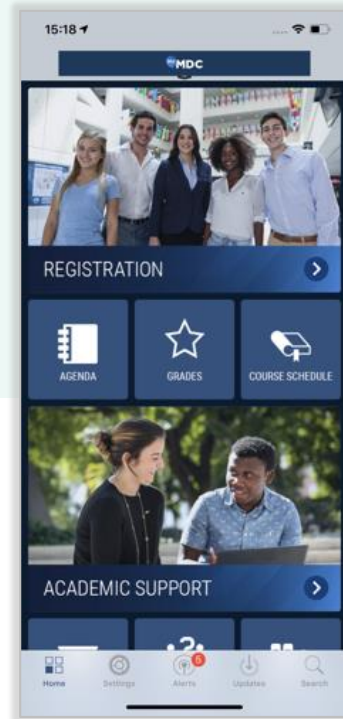

# ExLibris campusM

App Icon

Splash Screen Options

## Additional Customer Examples